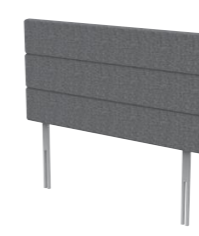

Helsinki Strut