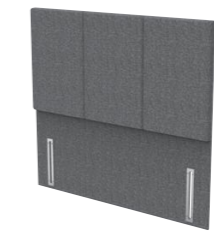

Vancouver Deep