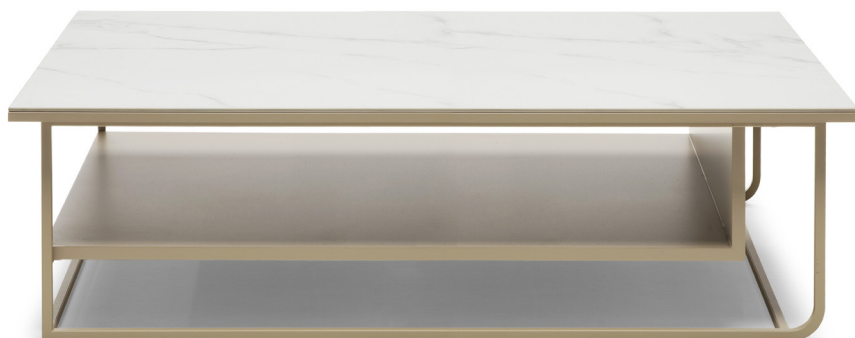

■ Q832001XOF / Q832001XDD

■ Q832002XOF / Q832002XDD

■ Q832003XOF / Q832003XDD

■ Q832005XOF / Q832005XDD

■ Q832004XOF / Q832004XDD

■ Q832006XOF / Q832006XDD

SCHEMATICS

square Central

90cm x 90cm H 35cm
35,43" x 35,43" H 13,78"

Rectangular Central

65cm x 120cm H 35cm
25,59" x 47,24" H 13,78"

Rectangular ACCENT

40cm x 50cm H 52cm
15,75" x 19,69" H 20,47"

FINISHINGS

Frame finishing

BEIGE GREY

Ash
brown/Champagne

Top finishing

Statuario

TECHNICAL INFORMATION

Series of coffee tables consisting of 3 different sizes (rectangular central, square central/side and bridge accent). They enrich the Como program with their functionality, making it complete and sophisticated thanks to the mix of finishes between metal, lacquer, wood and ceramic

TECHNICAL FEATURES

Powder-coated metal structure with Champagne or Beige Grey finish;
Wooden panels in MDF veneered Ash Brown or matt beige lacquered.
Top: Arabescato Statuario marble-effect ceramic.