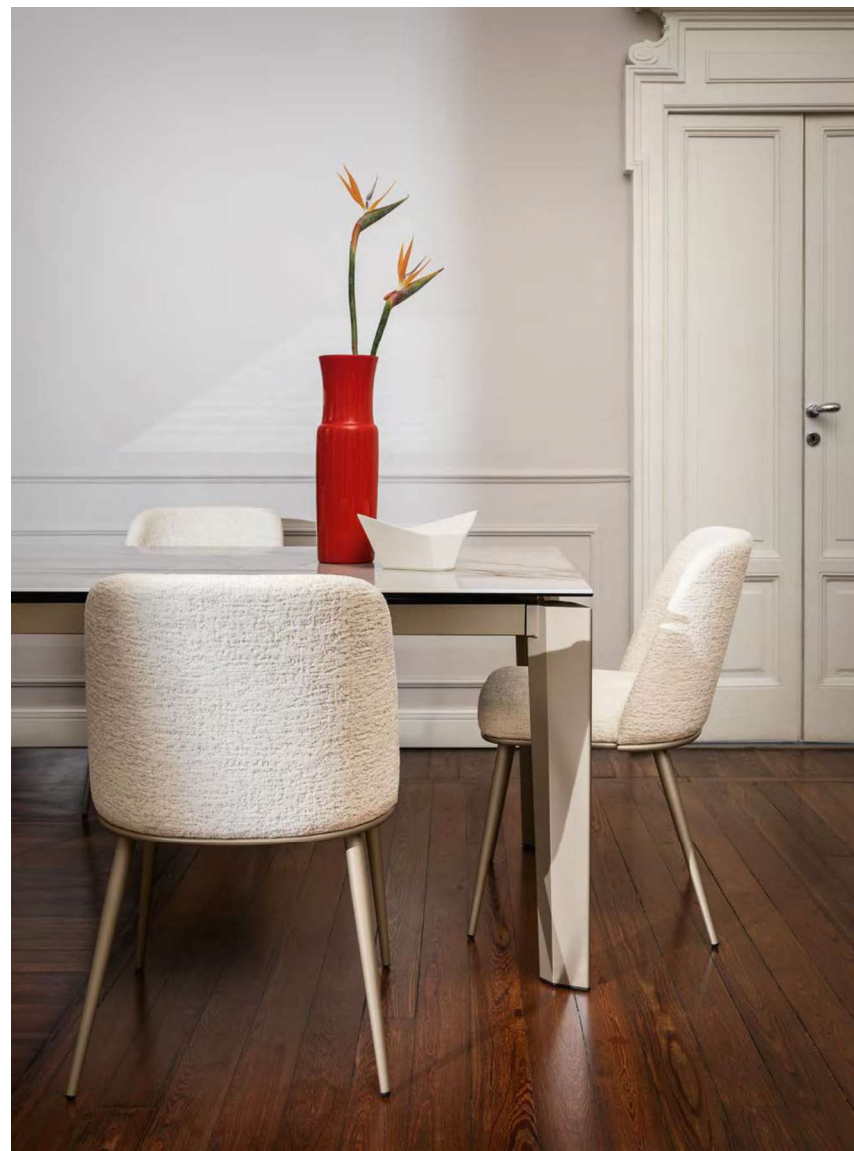

Foyer
Delta

Sedia / Chair
Tavolo / Table

CS1896 P46M / T2G
CS4097-R P46M / P31C

Foyer