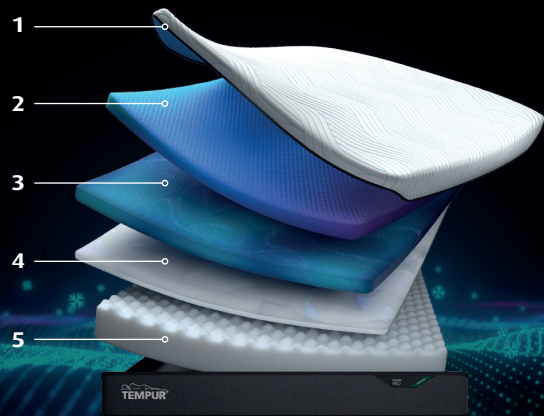

TEMPUR[®] ADVANCED MATERIAL

The all-new TEMPUR[®] Advanced Material provides our best ever pressure relief* across your body, with billions of ultra-sensitive cells adapting to your unique weight, shape and warmth – conforming to every inch of you. So you'll experience comfort and support on a whole new level. For true, restful sleep.

10-YEAR GUARANTEE

QUICKREFRESH[™] COVER

NO TURN

WASHABLE COVER

1. TEMPUR Pro[®] SmartCool[™] Cover

QuickRefresh[™] cover that also feels cool and absorbs excess heat to keep you feeling cool and fresh.

2. TEMPUR[®] Advanced Material

TEMPUR[®] Advanced Material provides our best ever pressure relief* across your body.

3. TEMPUR Adapt[®] Material

The original TEMPUR[®] Material that adapts, supports and relieves pressure is now even more resilient and long lasting.