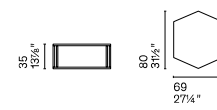

Renee Tavolino / Coffee table CS5138 P46M / P32C
Favola Divano / Sofa CS3433 SZQ
Madison Tappeto / Rug CS7266

CS5133-EX

Nota Per le combinazioni disponibili consultare il listino prezzi. / Note Please check all available combinations in the price list.