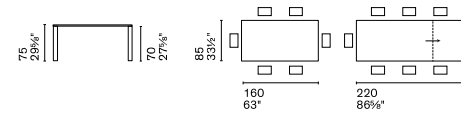

The distinctive element of the extendable Stream table is the original leg section, obtained through a process of subtraction and smoothing that is unusual in tables of this category, compact and accessible. The legs support a top available in several materials and finishes, easy to extend thanks to a system that requires only a couple of movements.

Stream

Stream

Tavolo / Table

CS4138-R P15 / P18C

CS4139-R 130

CS4139-R 160

Nota Per le combinazioni disponibili consultare il listino prezzi. / **Note** Please check all available combinations in the price list.