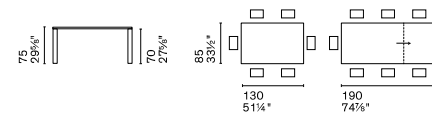

The distinctive element of the extendable Stream table is the original leg section, obtained through a process of subtraction and smoothing that is unusual in tables of this category, compact and accessible. The legs support a top available in several materials and finishes, easy to extend thanks to a system that requires only a couple of movements.

Stream

CS4139

design by Busetti Garuti Redaelli

226 / 227

Tavoli / Tables

Stream
Inès
Roche

Tavolo / Table
Sedia / Chair
Tappeto / Rug

CS4139-R P29L / P14C
CS2079 P12 / S0H
CS7258

Stream

Stream

Tavolo / Table

CS4138-R P15 / P18C

CS4139-R 130

CS4139-R 160

Nota Per le combinazioni disponibili consultare il listino prezzi. / **Note** Please check all available combinations in the price list.