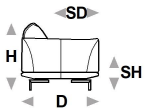

dragees.cal 1184

L Length - H Height - D Depth - SH Seat Height - SD Seat Depth
 Dimensions refer to maximum sizes of the version with closed mechanism (where available).

dimensions	L 220 H80 D103 SH43 SD58	L 220 H80 D103 SH43 SD58	L 240 H80 D103 SH43 SD58	L 240 H80 D103 SH43 SD58	L 78 H80 D103 SH43 SD58
version code	C05	C06	C01	C02	D62
Description	1rgt arm f.2,5str with table	1lef arm f.2,5str with table	1rgt arm f.3str with table	1left arm f.3str with table	small chair no arm
L 88 H80 D103 SH43 SD58 130	L 98 H80 D103 SH43 SD58 144	L 118 H80 D103 SH43 SD58 CH4	L 118 H80 D103 SH43 SD58 CH5	L 128 H80 D103 SH43 SD58 CH8	L 128 H80 D103 SH43 SD58 CH9
chair without armr.	maxi chair no arm	rhf table term.arml.mini ch.	lhf table term.arml.mini ch.	rhf table term.arml.chair	lhf table term.arml.chair
L 138 H80 D103 SH43 SD58 CL2	L 138 H80 D103 SH43 SD58 CL3	L 130 H80 D103 SH43 SD58 M62	L 130 H80 D103 SH43 SD58 M63	L 150 H80 D103 SH43 SD58 168	L 150 H80 D103 SH43 SD58 169
rhf table term.arml.maxi ch.	lhf table term.arml.maxi ch.	rhf mini mer.end arml.chair	lhf mini mer.end arml.chair	chr no arms mer.rgt fac.ter.	chr no arms mer.lft fac. term.
L 162 H80 D103 SH43 SD58 616	L 160 H80 D103 SH43 SD58 617	L 156 H80 D103 SH43 SD58 243	L 176 H80 D103 SH43 SD58 330	L 196 H80 D103 SH43 SD58 D40	L 196 H80 D103 SH43 SD58 CL6
maxi chr no arm m.rgt fac.ter.	maxi chr no arm m.laf fac.ter.	2 1/2 seater with no armrests	3 str with no armrests	armless 3-seater maxi	rhf table term.arml.2 1/2 str

dragees.cal 1184

L Length - H Height - D Depth - SH Seat Height - SD Seat Depth
 Dimensions refer to maximum sizes of the version with closed mechanism (where available).

dimensions	L 196 H80 D103 SH43 SD58
version code	CL7
Description	lhf table term.arml.2 1/2 str