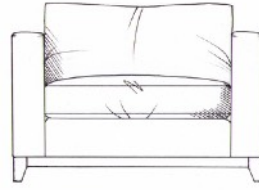

# Harris

Foam seat with fibre wrap. Fibre back. Steel serpentine springs. Solid wood plinth available in dark oak, medium oak, ebony, walnut, smoked grey, wenge or graphite.

## ALL UNITS

- HEIGHT 70CM
- DEPTH 101CM
- ARM HEIGHT 70CM
- HEIGHT TO BACK CUSHION 86CM
- SEAT HEIGHT 48CM

Chair  
width 100cm  
height 70cm  
depth 101cm

Love seat  
width 122cm  
height 70cm  
depth 101cm

Medium sofa  
width 176cm  
height 70cm  
depth 101cm

Large sofa  
width 212cm  
height 70cm  
depth 101cm

Grand sofa  
width 232cm  
height 70cm  
depth 101cm

Footstool  
width 102cm  
height 35cm  
depth 63cm