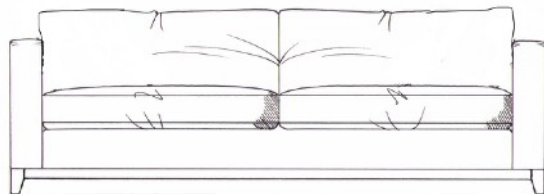

# Harris

Foam seat with fibre wrap. Fibre back. Steel serpentine springs. Solid wood plinth available in dark oak, medium oak, ebony, walnut, smoked grey, wenge or graphite.

## ALL UNITS

- HEIGHT 70CM
- DEPTH 101CM
- ARM HEIGHT 70CM
- HEIGHT TO BACK CUSHION 86CM
- SEAT HEIGHT 48CM

Chair  
width 100cm  
height 70cm  
depth 101cm

Love seat  
width 122cm  
height 70cm  
depth 101cm

Medium sofa  
width 176cm  
height 70cm  
depth 101cm

Large sofa  
width 212cm  
height 70cm  
depth 101cm

Grand sofa  
width 232cm  
height 70cm  
depth 101cm

Footstool  
width 102cm  
height 35cm  
depth 63cm