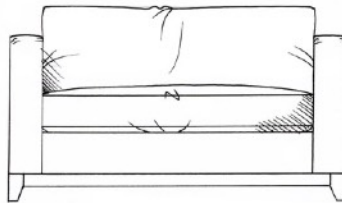

# Harris

Foam seat with fibre wrap. Fibre back. Steel serpentine springs. Solid wood plinth available in dark oak, medium oak, ebony, walnut, smoked grey, wenge or graphite.

## ALL UNITS

- HEIGHT 70CM
- DEPTH 101CM
- ARM HEIGHT 70CM
- HEIGHT TO BACK CUSHION 86CM
- SEAT HEIGHT 48CM

Chair  
width 100cm  
height 70cm  
depth 101cm

Love seat  
width 122cm  
height 70cm  
depth 101cm

Medium sofa  
width 176cm  
height 70cm  
depth 101cm

Large sofa  
width 212cm  
height 70cm  
depth 101cm

Grand sofa  
width 232cm  
height 70cm  
depth 101cm

Footstool  
width 102cm  
height 35cm  
depth 63cm