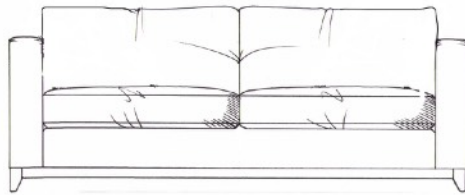

# Harris

Foam seat with fibre wrap. Fibre back. Steel serpentine springs. Solid wood plinth available in dark oak, medium oak, ebony, walnut, smoked grey, wenge or graphite.

## ALL UNITS

- HEIGHT 70CM
- DEPTH 101CM
- ARM HEIGHT 70CM
- HEIGHT TO BACK CUSHION 86CM
- SEAT HEIGHT 48CM

Chair  
width 100cm  
height 70cm  
depth 101cm

Love seat  
width 122cm  
height 70cm  
depth 101cm

Medium sofa  
width 176cm  
height 70cm  
depth 101cm

Large sofa  
width 212cm  
height 70cm  
depth 101cm

Grand sofa  
width 232cm  
height 70cm  
depth 101cm

Footstool  
width 102cm  
height 35cm  
depth 63cm