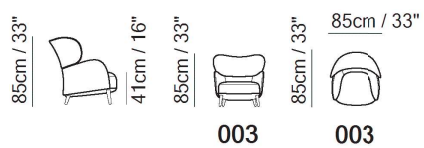

■ Vers. 003

■ Vers. 003

■ Vers. 003

SCHEMATICS

TECHNICAL INFORMATION

	COVERING	Leather <input checked="" type="checkbox"/>	Soft Cover <input checked="" type="checkbox"/>				
	FILLING	Arms	<input type="checkbox"/> Fiber <input checked="" type="checkbox"/> Foam <input type="checkbox"/> Feather/Fiber Mix <input type="checkbox"/> Feather	Seat cushion	<input type="checkbox"/> Fiber <input checked="" type="checkbox"/> Foam <input type="checkbox"/> Feather/Fiber Mix <input type="checkbox"/> Feather	Back cushion	<input type="checkbox"/> Fiber <input checked="" type="checkbox"/> Foam <input type="checkbox"/> Feather/Fiber Mix <input type="checkbox"/> Feather
	COMFORT	Standard Comfort <input checked="" type="checkbox"/>	Firm Comfort <input type="checkbox"/>				
	FUNCTION	Bed <input type="checkbox"/>	Electric motion <input type="checkbox"/>	Motion <input type="checkbox"/>	Recliner <input type="checkbox"/>	Sliding <input type="checkbox"/>	
	VISUAL APPEARANCE*	Low <input type="checkbox"/>	Medium <input type="checkbox"/>	High <input checked="" type="checkbox"/>			
	LEGS	Wood <input checked="" type="checkbox"/>	Metal <input type="checkbox"/>	Plastic <input type="checkbox"/>	Castors <input type="checkbox"/>	Upholstered <input type="checkbox"/>	

VISUAL APPEARANCE

The product may reveal various wrinkles due to the combination of Elasticity of the covering, characteristics of the interior construction and the design of the product.

Products with Visual Appearance listed as High or Medium would require higher degree of care, where seats and back cushions may require fluffing and plumping more often than Products with Visual Appearance listed as Low.