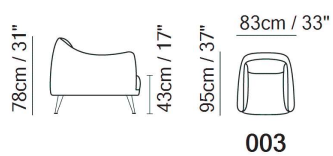

■ Vers. 003

■ Vers. 003

■ Vers. 003

SCHEMATICS

---

TECHNICAL INFORMATION

	<b>COVERING</b>	Leather <input checked="" type="checkbox"/>	Soft Cover <input checked="" type="checkbox"/>				
	<b>FILLING</b>	Arms	<input type="checkbox"/> Fiber <input checked="" type="checkbox"/> Foam <input type="checkbox"/> Feather/Fiber Mix <input type="checkbox"/> Feather	Seat cushion	<input type="checkbox"/> Fiber <input checked="" type="checkbox"/> Foam <input type="checkbox"/> Feather/Fiber Mix <input type="checkbox"/> Feather	Back cushion	<input type="checkbox"/> Fiber <input checked="" type="checkbox"/> Foam <input type="checkbox"/> Feather/Fiber Mix <input type="checkbox"/> Feather
	<b>COMFORT</b>	Standard Comfort <input checked="" type="checkbox"/>	Firm Comfort <input type="checkbox"/>				
	<b>FUNCTION</b>	Bed <input type="checkbox"/>	Electric motion <input type="checkbox"/>	Motion <input type="checkbox"/>	Recliner <input type="checkbox"/>	Sliding <input type="checkbox"/>	
	<b>LEGS</b>	Upholstered <input type="checkbox"/>	Wood <input type="checkbox"/>	Metal <input checked="" type="checkbox"/>	Plastic <input type="checkbox"/>	Castors <input type="checkbox"/>	

NOTES

- Designed by Natuzzi Design Center.
- Tight Seat Cushion (the seat cushions of the models are fixed to the frame)
- Tight Back Cushion (the back cushions of the models are fixed to the frame)
- Internal wooden frame.
- Feet will be in a bag inside the package and requires assembling.
- Feet available in metal finishing 75 (Glazed Nickel)
- Feet height 18,0 cm