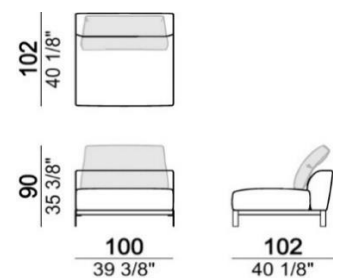

Back cushions not included

**6110620**

m<sup>3</sup>=0,80

Central unit (one 90 cm back cushion required).

Fabric requirement m. 5,4

Back cushion not included

**6110621**

m<sup>3</sup>=1,15

**329 x 310 cm (Composition G)**

Composition "G" (left unit 208 cm + left corner unit 201 cm + right unit 128 cm + 2 back cushions 80 cm + 1 back cushion 70 cm + 2 back cushions 90 cm + 3 backrest rolls).

**382 x 330 cm (Composition L)**

Composition "L" (left unit 228 cm + dormeuse 95x174 cm + right unit 208 cm + 3 back cushions 80 cm + 2 back cushions 90 cm + 3 backrest rolls).

**437 x 408 cm (Composition M)**

### 442 x 286 cm (Composition P)

Composition "P" (left unit 228 cm + left corner sofa 231 cm + 1 back cushion 70 cm + 3 back cushions 90 cm + 2 backrest rolls + 1 side table arm 571060413 eucalyptus or Zebrano + 1 small table arm 571060207 eucalyptus or Zebrano + 1 back table 571060309 eucalyptus or Zebrano)