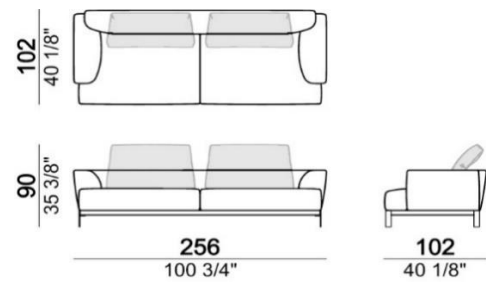

6110605

m³=1,65

Sofa (two 90 cm back cushions required)

Fabric requirement m. 11,2

Back cushions not included