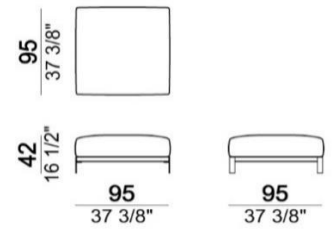

6110650

$m^3=0,58$

Pouf

Fabric requirement m. 2,8