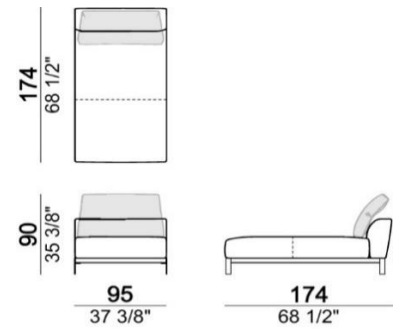

6110640

m³=1,36

Dormeuse (one 80 cm back cushion required).
Fabric requirement m. 6,6

Back cushion not included