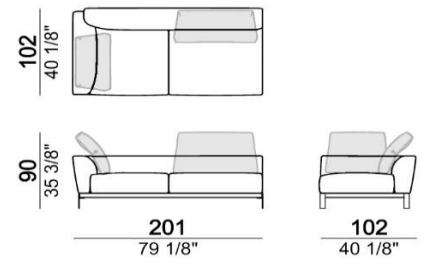

6110633 right - 6110634 left

m³=1,58

Right or left corner unit (one 90 cm back cushion and one 70 cm back cushion required)

Fabric requirement m. 9,6

Back cushions not included