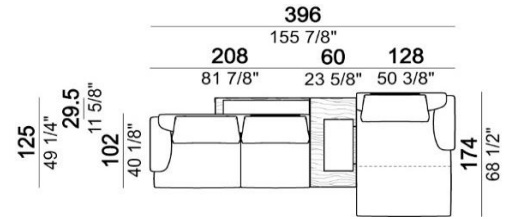

Coffee Table

**571060515**

m<sup>3</sup>=0,32

Coffee Table

**571060516**

m<sup>3</sup>=0,32

Coffee Table

**311 x 125 cm (Composition A)**

Composition "A" (sofa 256 cm + 2 back cushions 90 cm + 1 backrest roll, 1 side table arm 571060207 eucalyptus or Zebrano + 1 back table 571060309 eucalyptus or Zebrano)

**336 x 174 cm (Composition B)**

Composition "B" (left unit 208 cm + chaise-longue 128x174 cm with right short arm + 2 back cushions 80 cm + 1 back cushions 90 cm + 2 backrest rolls)

**396 x 174 cm (Composition C)**

Composition "C" (left unit 208 cm + chaise-longue 128x174 cm with right short arm + 2 back cushions 80 cm + 1 back cushion 90 cm + 2 backrest rolls + 1 side table seat 57106105 eucalyptus or Zebrano)

**396 x 174 cm (Composition D)**

Composition "D" (left unit 208 cm + chaise-longue 128x174 cm with right short arm + 2 back cushions 80 cm + 1 back cushion 90 cm + 2 backrest rolls + 1 side table seat 571060208 eucalyptus or Zebrano + 1 back table 571060310 eucalyptus or Zebrano)