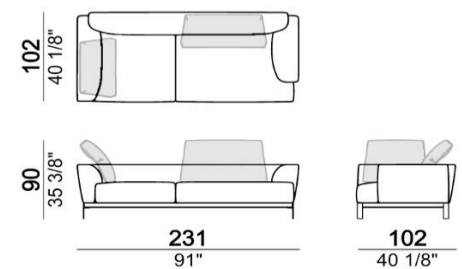

6110607 right - 6110608 left

m³=1,45

Right or left corner sofa (one 90 cm back cushion and one 70 cm back cushion required)

Fabric requirement m. 10,7

Back cushions not included