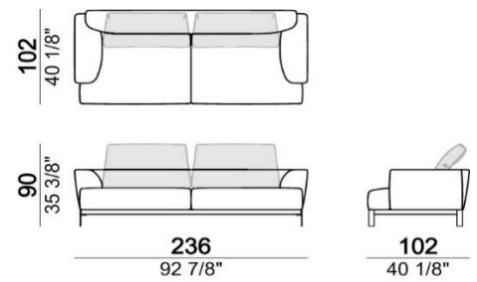

Fabric requirement m. 10,1

Back cushions not included

**6110604**

m<sup>3</sup>=1,65

Sofa (two 80 cm back cushions required)

Fabric requirement m. 10,7

Back cushions not included

**6110605**

**329 x 302 cm (Composition E)**

Composition "E" (right unit 128 cm + left corner unit 201 cm + central unit 200 cm with left pouf + 1 back cushion 70 cm + 3 back cushions 90 cm + 3 backrest rolls)

**389 x 325 cm (Composition F)**

**329 x 310 cm (Composition G)**

Composition "G" (left unit 208 cm + left corner unit 201 cm + right unit 128 cm + 2 back cushions 80 cm + 1 back cushion 70 cm + 2 back cushions 90 cm + 3 backrest rolls).

**382 x 330 cm (Composition L)**

Composition "L" (left unit 228 cm + dormeuse 95x174 cm + right unit 208 cm + 3 back cushions 80 cm + 2 back cushions 90 cm + 3 backrest rolls).

**437 x 408 cm (Composition M)**