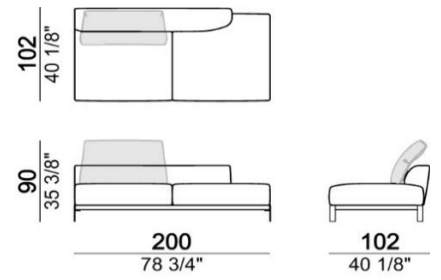

6110618 right pouf - 6110619 left pouf

m³=1,58

Central unit with right or left pouf (one 90 cm back cushion required).
Fabric requirement m. 7,8

Back cushion not included