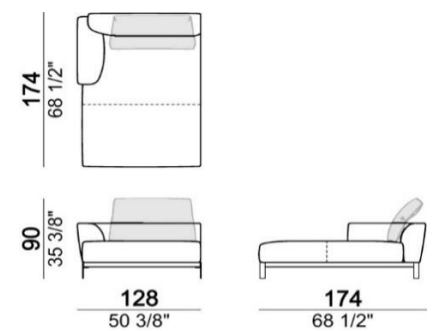

Back cushion not included

**6110635 right - 6110636 left**

m<sup>3</sup>=1,46

Chaise-longue with right or left short arm (one 90 cm back cushion required).  
Fabric requirement m. 8,8

Back cushion not included

**412 x 365 cm (Composition H)**

Composition "H" (left unit 208 cm + left corner unit 201 cm + right unit 128 cm + 2 back cushions 80 cm + 1 back cushion 70 cm + 2 back cushions 90 cm + 3 backrest rolls + 1 side table arm 571060208 eucalyptus or Zebrano + 1 back table 571060309 eucalyptus or Zebrano + 1 back table 571060310 eucalyptus or Zebrano + 1 side table seat 571060106 eucalyptus or Zebrano).

**382 x 330 cm (Composition L)**

Composition "L" (left unit 228 cm + dormeuse 95x174 cm + right unit 208 cm + 3 back cushions 80 cm + 2 back cushions 90 cm + 3 backrest rolls).

**437 x 408 cm (Composition M)**

### 442 x 286 cm (Composition P)

Composition "P" (left unit 228 cm + left corner sofa 231 cm + 1 back cushion 70 cm + 3 back cushions 90 cm + 2 backrest rolls + 1 side table arm 571060413 eucalyptus or Zebrano + 1 small table arm 571060207 eucalyptus or Zebrano + 1 back table 571060309 eucalyptus or Zebrano)