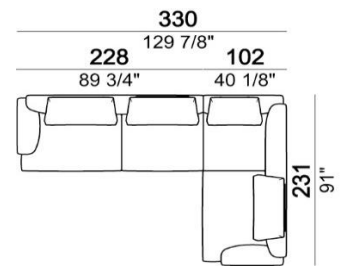

330 x 231 cm (Composition N)

Composition "N" (left unit 228 cm + left corner sofa 231 cm + 1 back cushion 70 cm + 3 back cushions 90 cm + 2 backrest rolls)