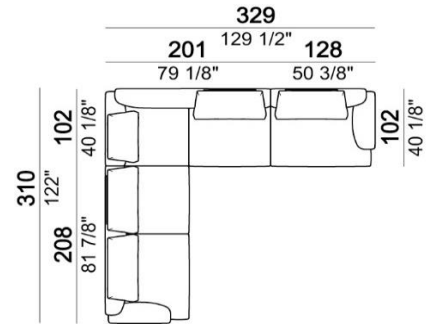

329 x 310 cm (Composition G)

Composition "G" (left unit 208 cm + left corner unit 201 cm + right unit 128 cm + 2 back cushions 80 cm + 1 back cushion 70 cm + 2 back cushions 90 cm + 3 backrest rolls).