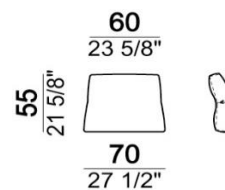

That's Life

7110662

Back cushion 70 cm

Fabric requirement m. 2