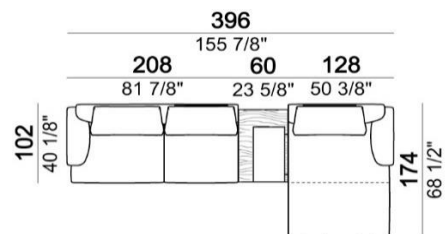

Coffee Table

**571060515**

m<sup>3</sup>=0,32

Coffee Table

**571060516**

m<sup>3</sup>=0,32

Coffee Table

**311 x 125 cm (Composition A)**

Composition "A" (sofa 256 cm + 2 back cushions 90 cm + 1 backrest roll, 1 side table arm 571060207 eucalyptus or Zebrano + 1 back table 571060309 eucalyptus or Zebrano)

**336 x 174 cm (Composition B)**

Composition "B" (left unit 208 cm + chaise-longue 128x174 cm with right short arm + 2 back cushions 80 cm + 1 back cushions 90 cm + 2 backrest rolls)

**396 x 174 cm (Composition C)**

Composition "C" (left unit 208 cm + chaise-longue 128x174 cm with right short arm + 2 back cushions 80 cm + 1 back cushion 90 cm + 2 backrest rolls + 1 side table seat 57106105 eucalyptus or Zebrano)

**396 x 174 cm (Composition D)**

Composition "D" (left unit 208 cm + chaise-longue 128x174 cm with right short arm + 2 back cushions 80 cm + 1 back cushion 90 cm + 2 backrest rolls + 1 side table seat 571060208 eucalyptus or Zebrano + 1 back table 571060310 eucalyptus or Zebrano)