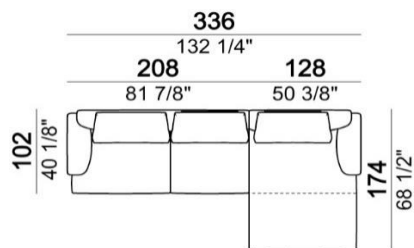

Coffee Table

**571060515**

m<sup>3</sup>=0,32

Coffee Table

**571060516**

m<sup>3</sup>=0,32

Coffee Table

**311 x 125 cm (Composition A)**

Composition "A" (sofa 256 cm + 2 back cushions 90 cm + 1 backrest roll, 1 side table arm 571060207 eucalyptus or Zebrano + 1 back table 571060309 eucalyptus or Zebrano)

**336 x 174 cm (Composition B)**

Composition "B" (left unit 208 cm + chaise-longue 128x174 cm with right short arm + 2 back cushions 80 cm + 1 back cushions 90 cm + 2 backrest rolls)

**396 x 174 cm (Composition C)**

Composition "C" (left unit 208 cm + chaise-longue 128x174 cm with right short arm + 2 back cushions 80 cm + 1 back cushion 90 cm + 2 backrest rolls + 1 side table seat 57106105 eucalyptus or Zebrano)

**412 x 365 cm (Composition H)**

Composition "H" (left unit 208 cm + left corner unit 201 cm + right unit 128 cm + 2 back cushions 80 cm + 1 back cushion 70 cm + 2 back cushions 90 cm + 3 backrest rolls + 1 side table arm 571060208 eucalyptus or Zebrano + 1 back table 571060309 eucalyptus or Zebrano + 1 back table 571060310 eucalyptus or Zebrano + 1 side table seat 571060106 eucalyptus or Zebrano).