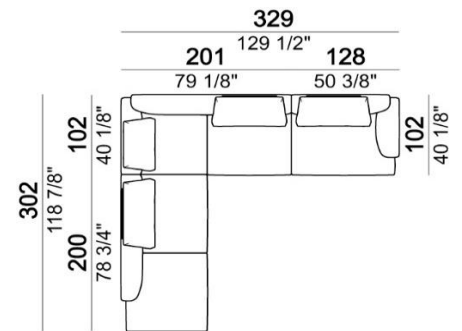

329 x 302 cm (Composition E)

Composition "E" (right unit 128 cm + left corner unit 201 cm + central unit 200 cm with left pouf + 1 back cushion 70 cm + 3 back cushions 90 cm + 3 backrest rolls)