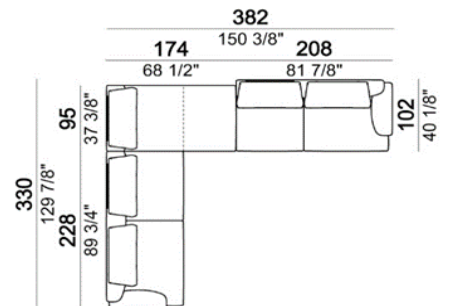

382 x 330 cm (Composition L)

Composition "L" (left unit 228 cm + dormeuse 95x174 cm + right unit 208 cm + 3 back cushions 80 cm + 2 back cushions 90 cm + 3 backrest rolls).