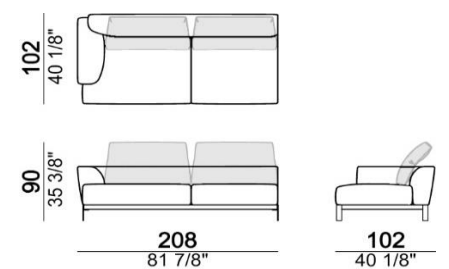

6110629 right - 6110630 left

m³=1,58

Right or left unit (two 80 cm back cushions required).
Fabric requirement m. 9,5

Back cushions not included