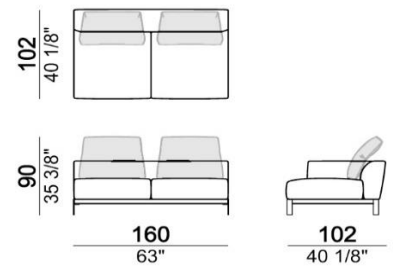

6110621

m³=1,15

Central unit (two 70 cm back cushions required).
Fabric requirement m. 8,1

Back cushions not included