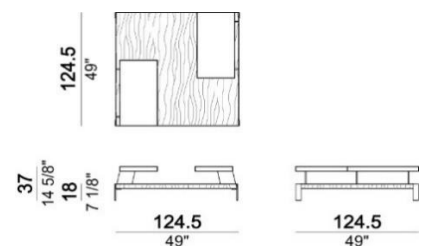

**571060411**

m<sup>3</sup>=0,12

Side table seat or self standing

**571060412 right - 571060413 left**

m<sup>3</sup>=0,18

Side table arm or self standing

**571060514**

m<sup>3</sup>=0,32

Coffee Table

**571060515**

m<sup>3</sup>=0,32

Coffee Table

**571060516**

m<sup>3</sup>=0,32

Coffee Table

**311 x 125 cm (Composition A)**

Composition "A" (sofa 256 cm + 2 back cushions 90 cm + 1 backrest roll, 1 side table arm 571060207 eucalyptus or Zebrano + 1 back table 571060309 eucalyptus or Zebrano)

**336 x 174 cm (Composition B)**

Composition "B" (left unit 208 cm + chaise-longue 128x174 cm with right short arm + 2 back cushions 80 cm + 1 back cushions 90 cm + 2 backrest rolls)

**396 x 174 cm (Composition C)**

Composition "C" (left unit 208 cm + chaise-longue 128x174 cm with right short arm + 2 back cushions 80 cm + 1 back cushion 90 cm + 2 backrest rolls + 1 side table seat 57106105 eucalyptus or Zebrano)