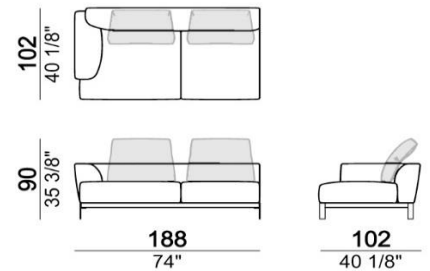

6110627 right - 6110628 left

m³=1,22

Right or left unit (two 70 cm back cushions required).
Fabric requirement m. 7,1

Back cushions not included