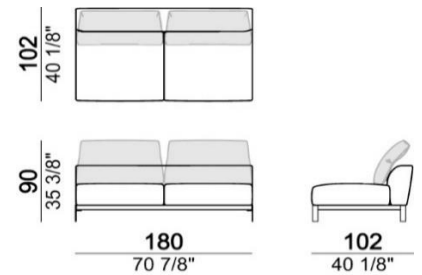

6110622

m³=1,22

Central unit (two 80 cm back cushions required).
Fabric requirement m. 8,6

Back cushions not included