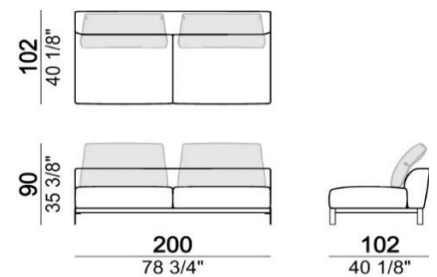

Back cushions not included

**6110623**

m<sup>3</sup>=1,22

Central unit (two 90 cm back cushions required).  
Fabric requirement m. 9

Back cushions not included

**6110618 right pouf - 6110619 left pouf**

m<sup>3</sup>=1,58

**329 x 310 cm (Composition G)**

Composition "G" (left unit 208 cm + left corner unit 201 cm + right unit 128 cm + 2 back cushions 80 cm + 1 back cushion 70 cm + 2 back cushions 90 cm + 3 backrest rolls).

**382 x 330 cm (Composition L)**

Composition "L" (left unit 228 cm + dormeuse 95x174 cm + right unit 208 cm + 3 back cushions 80 cm + 2 back cushions 90 cm + 3 backrest rolls).

**437 x 408 cm (Composition M)**

### 442 x 286 cm (Composition P)

Composition "P" (left unit 228 cm + left corner sofa 231 cm + 1 back cushion 70 cm + 3 back cushions 90 cm + 2 backrest rolls + 1 side table arm 571060413 eucalyptus or Zebrano + 1 small table arm 571060207 eucalyptus or Zebrano + 1 back table 571060309 eucalyptus or Zebrano)