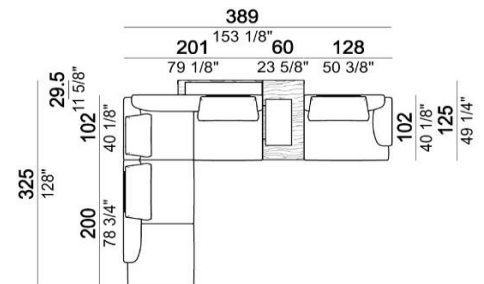

389 x 325 cm (Composition F)

Composition "F" (right unit 128 cm + left corner unit 201 cm + central unit 200 cm with left pouf + 1 back cushion 70 cm + 3 back cushions 90 cm + 3 backrest rolls + 1 side table seat 571060207 eucalyptus or Zebrano + 1 back table 571060310 eucalyptus or Zebrano).