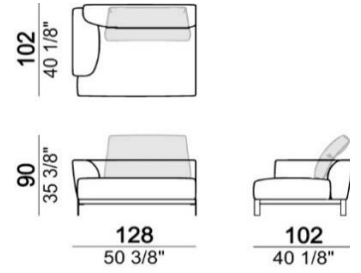

Fabric requirement m. 10,7

Back cushions not included

**6110625 right - 6110626 left**

m<sup>3</sup>=1,17

Right or left unit (one 90 cm back cushion required).  
Fabric requirement m. 7

Back cushion not included

**329 x 310 cm (Composition G)**

Composition "G" (left unit 208 cm + left corner unit 201 cm + right unit 128 cm + 2 back cushions 80 cm + 1 back cushion 70 cm + 2 back cushions 90 cm + 3 backrest rolls).

**382 x 330 cm (Composition L)**

Composition "L" (left unit 228 cm + dormeuse 95x174 cm + right unit 208 cm + 3 back cushions 80 cm + 2 back cushions 90 cm + 3 backrest rolls).

**437 x 408 cm (Composition M)**

### 442 x 286 cm (Composition P)

Composition "P" (left unit 228 cm + left corner sofa 231 cm + 1 back cushion 70 cm + 3 back cushions 90 cm + 2 backrest rolls + 1 side table arm 571060413 eucalyptus or Zebrano + 1 small table arm 571060207 eucalyptus or Zebrano + 1 back table 571060309 eucalyptus or Zebrano)