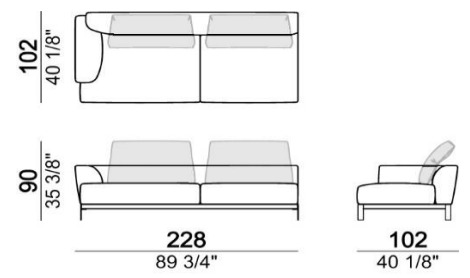

6110631 right - 6110632 left

m³=1,72

Right or left unit (two 90 cm back cushions required)

Fabric requirement m. 10

Back cushions not included