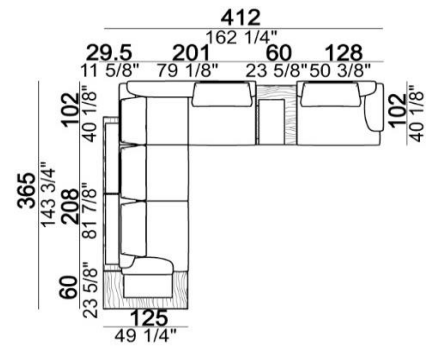

**396 x 174 cm (Composition D)**

Composition "D" (left unit 208 cm + chaise-longue 128x174 cm with right short arm + 2 back cushions 80 cm + 1 back cushion 90 cm + 2 backrest rolls + 1 side table seat 571060208 eucalyptus or Zebrano + 1 back table 571060310 eucalyptus or Zebrano)

**329 x 302 cm (Composition E)**

Composition "E" (right unit 128 cm + left corner unit 201 cm + central unit 200 cm with left pouf + 1 back cushion 70 cm + 3 back cushions 90 cm + 3 backrest rolls)

**389 x 325 cm (Composition F)**

Composition "F" (right unit 128 cm + left corner unit 201 cm + central unit 200 cm with left pouf + 1 back cushion 70 cm + 3 back cushions 90 cm + 3 backrest rolls + 1 side table seat 571060207 eucalyptus or Zebrano + 1 back table 571060310 eucalyptus or Zebrano).

**412 x 365 cm (Composition H)**

Composition "H" (left unit 208 cm + left corner unit 201 cm + right unit 128 cm + 2 back cushions 80 cm + 1 back cushion 70 cm + 2 back cushions 90 cm + 3 backrest rolls + 1 side table arm 571060208 eucalyptus or Zebrano + 1 back table 571060309 eucalyptus or Zebrano + 1 back table 571060310 eucalyptus or Zebrano + 1 side table seat 571060106 eucalyptus or Zebrano).