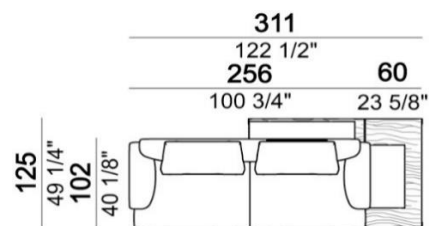

**571060411**

m<sup>3</sup>=0,12

Side table seat or self standing

**571060412 right - 571060413 left**

m<sup>3</sup>=0,18

Side table arm or self standing

**571060514**

m<sup>3</sup>=0,32

Coffee Table

**571060515**

m<sup>3</sup>=0,32

Coffee Table

**571060516**

m<sup>3</sup>=0,32

Coffee Table

**311 x 125 cm (Composition A)**

Composition "A" (sofa 256 cm + 2 back cushions 90 cm + 1 backrest roll, 1 side table arm 571060207 eucalyptus or Zebrano + 1 back table 571060309 eucalyptus or Zebrano)

**336 x 174 cm (Composition B)**

Composition "B" (left unit 208 cm + chaise-longue 128x174 cm with right short arm + 2 back cushions 80 cm + 1 back cushions 90 cm + 2 backrest rolls)

**396 x 174 cm (Composition C)**

Composition "C" (left unit 208 cm + chaise-longue 128x174 cm with right short arm + 2 back cushions 80 cm + 1 back cushion 90 cm + 2 backrest rolls + 1 side table seat 57106105 eucalyptus or Zebrano)