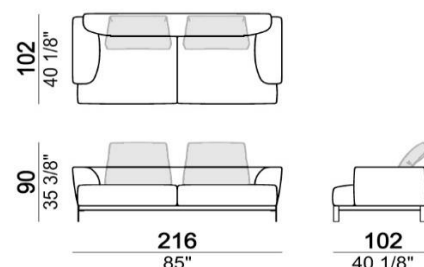

6110603

m³=1,34

Sofa (two 70 cm back cushions required)

Fabric requirement m. 10,1

Back cushions not included